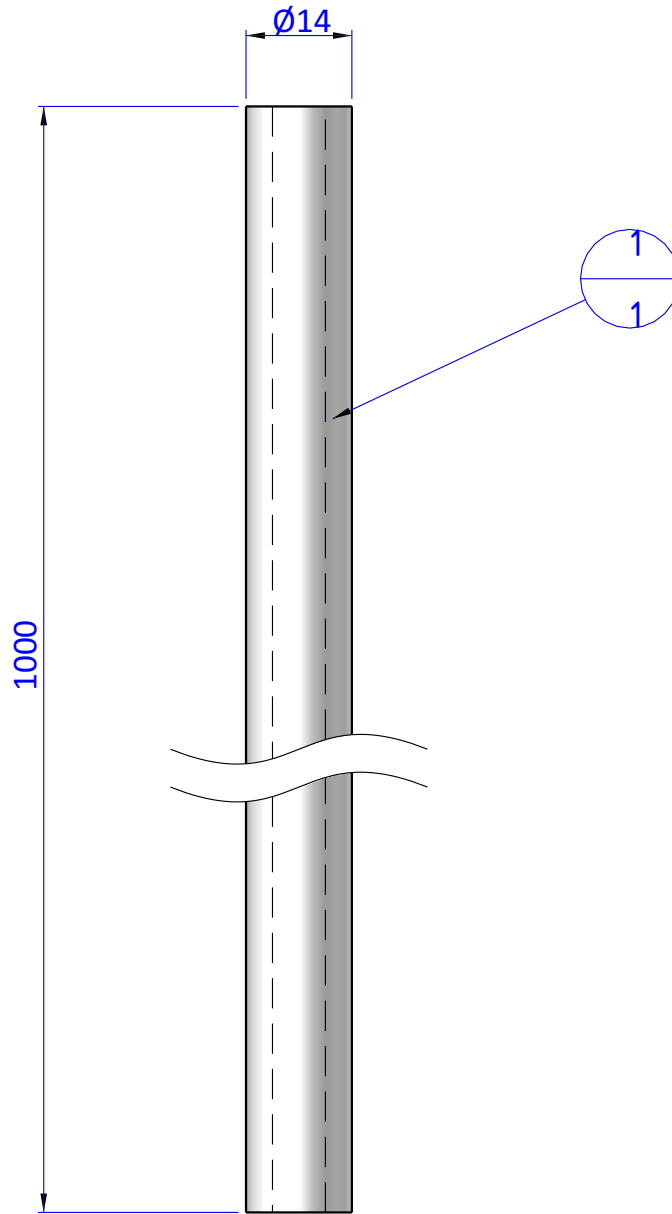

THE PROPERTY OF THE DRAWING IS ESTABLISHED BY LAW. IT IS FORBIDDEN TO PRODUCE OR SHOW IT TO THIRD PART. WITHOUT A WRITTEN AGREEMENT.

Item	Name	Q.ty
1	GAR.14.1000	1

DESIGNED FROM	FPS Automation	REVIEW	A
DATE	-	WEIGHT	0,313kg
CODE	CA.GAR.14.1000		

Format A4

UNI 936-76

GENERAL TOLERANCE

UNI - ISO 2768

CLASSE f

DESCRIPTION

CA.GAR.14.1000